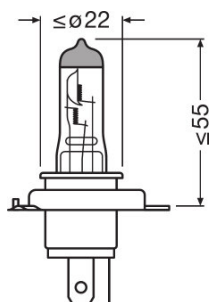

Power input	75 / 68 W ¹⁾
Nominal voltage	12.0 V
Nominal wattage	100/90 W
Test voltage	13.2 V

¹⁾ Maximum

Photometrical data

Luminous flux	850/550 lm
Luminous flux tolerance	± 15 / ± 15 %
Color temperature	3200 K

Dimensions & weight

Diameter	17.0 mm
Product weight	23.70 g
Length	82.0 mm

Lifespan

Lifespan B3	100 / 200 h
Lifespan Tc	200 / 400 h

Additional product data

Product datasheet

Base (standard designation)	P43t
-----------------------------	------