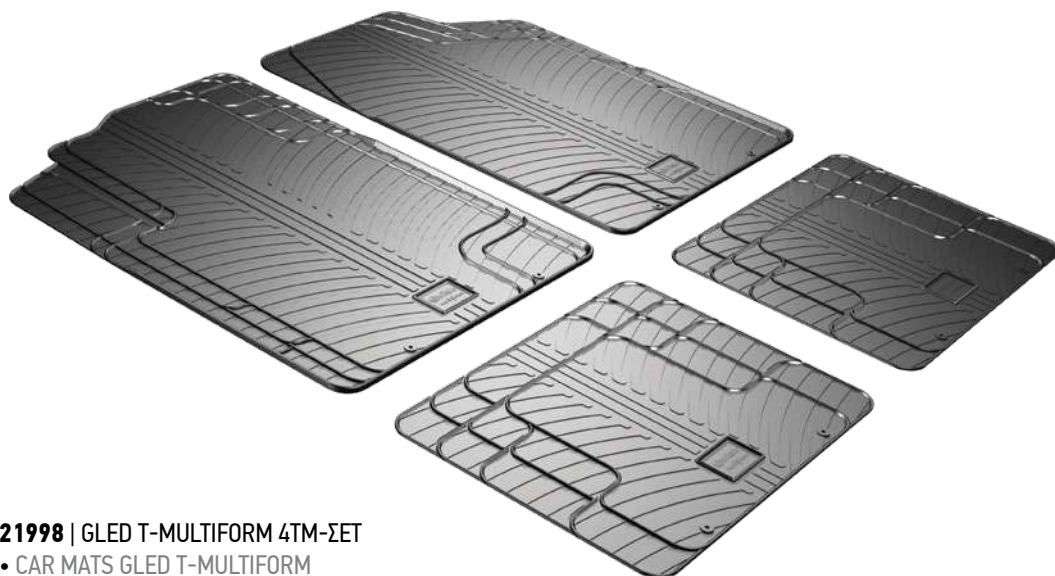

21998 | GLED T-MULTIFORM 4TM-ΣΕΤ
• CAR MATS GLED T-MULTIFORM

Μοντέρνος σχεδιασμός T-design (ροδιά από λάστιχο). Οι πολλές του εγκοπές διασφαλίζουν απόλυτη εφαρμογή στα περισσότερα αυτοκίνητα.

Modern T-design
Its many notches ensure a perfect fit in most cars.