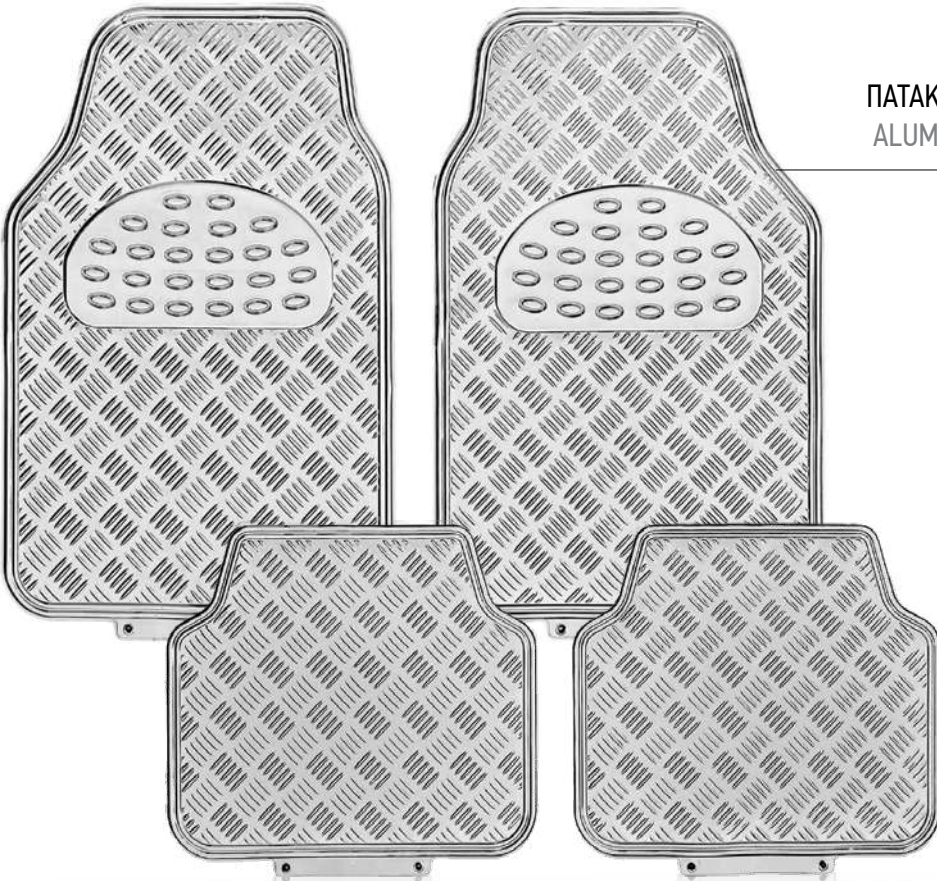

STYLE MAT ME MOKETA 4TM
RUBBER CAR MAT STYLE 4PCS

21706 | ΜΑΥΡΑ • BLACK

ΠΑΤΑΚΙΑ ΑΛΟΥΜΙΝΙΟΥ 4ΤΕΜ
ALUMINIUM CAR MATS 4PCS

33403 | ΑΣΗΜΙ • SILVER

33399 | ΡΟΖ • PINK

33400 | ΜΠΛΕ • BLUE

33401 | ΑΝΘΡΑΚΙ •

33402 | ΚΟΚΚΙΝΟ • RED