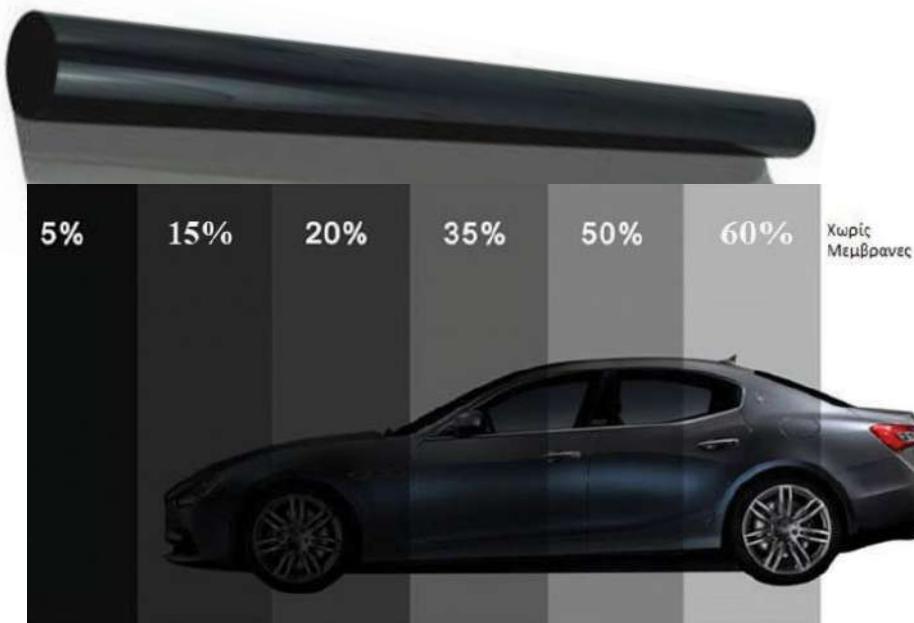

ΦΙΛΜ ΦΙΜΕ • WINDOW FILM

- **20509** | 50CMX3M **5%** SUPER DARK BLACK
- **20502** | 50CMX3M **10%** DARK BLACK
- **20506** | 50CMX3M **15%** DARK BLACK
- **20504** | 50CMX3M **30%** BLACK
- **20508** | 50CMX3M **60%** LIGHT BLACK
- **20511** | 75CMX3M **5%** SUPER DARK BLACK
- **20507** | 75CMX3M **15%** DARK BLACK
- **20505** | 75CMX3M **30%** BLACK
- **20510** | 75CMX3M **60%** LIGHT BLACK