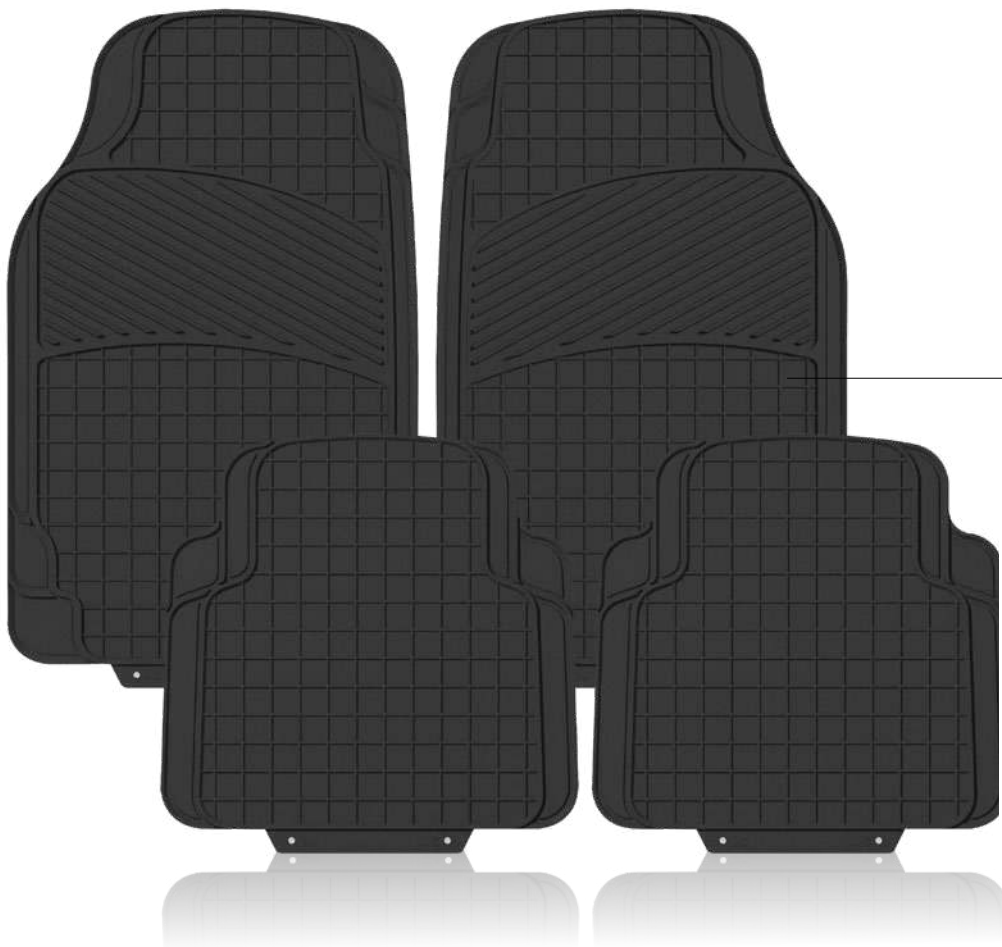

SLIM LINE 4TM
CAR MATS SLIM LINE 4PCS

21231 | ΜΑΥΡΑ • BLACK

SPORT FIDELITY
CAR MATS SPORT FIDELITY

21031 | ΜΑΥΡΑ 2TM • BLACK

21032 | ΓΚΡΙ 2TM • GREY

21044 | ΜΑΥΡΑ 5TM • BLACK

33001 | ΓΚΡΙ 5TM • GREY

NEW CLASSIC MAYPA
CAR MATS NEW CLASSIC BLACK